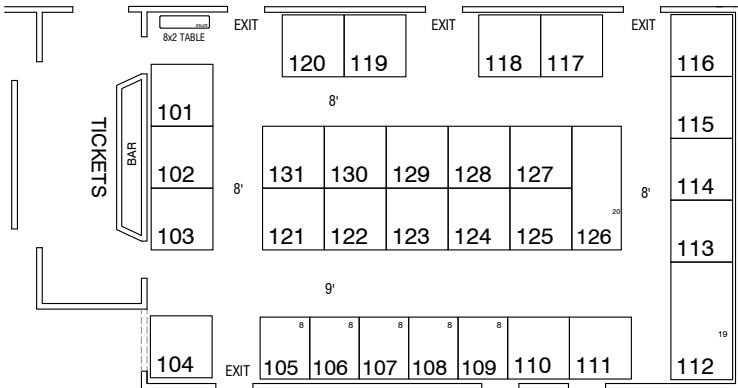

**Parade Room** Ceiling height 30'

**Cotillion Room** Ceiling height 10'

**Grand Ballroom** Ceiling height 14'