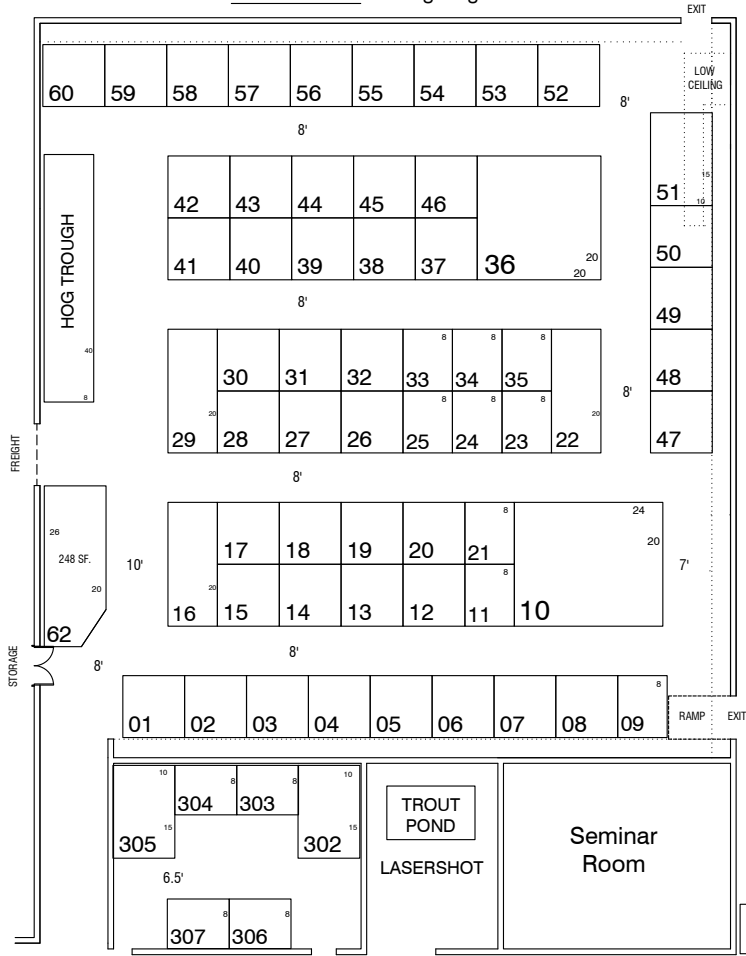

**Parade Room** Ceiling height 30'

**Cotillion Room** Ceiling height 10'

**Grand Ballroom** Ceiling height 14'